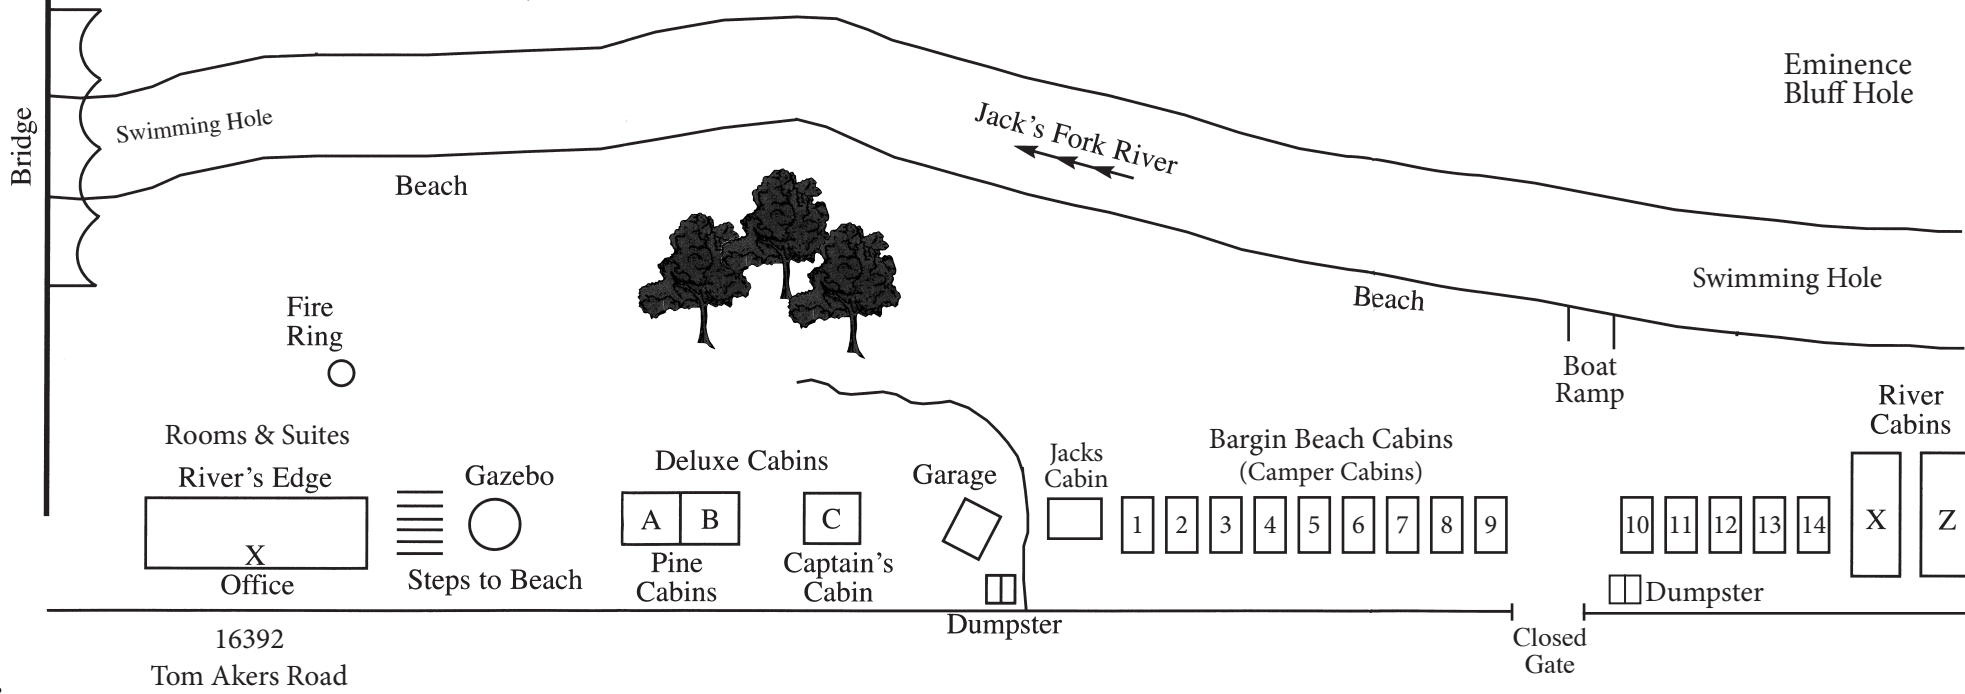

Downtown Eminence
3 blocks

Highway 106

Windy's Canoe
& Tube Rental
226-3404

Visit our website at
www.rivers-edge.com

- Virtual Tours of River's Edge
- Also Best Time to Come Info and Hidden Specials!

Highway 19